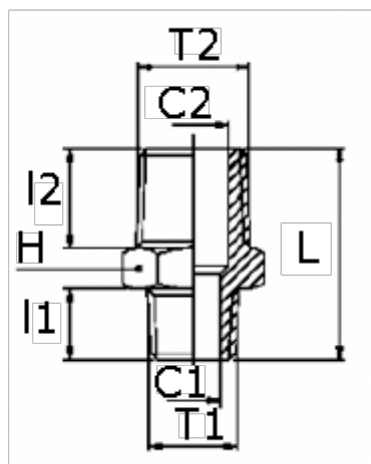

Article number: 5891112TR341

Description: Nipple 1112TR
Reduction, R3/4" - R1"

Measures

C1 = 20.0

C2 = 25.5

H = 34

L = 35.5

I1 = 13.0

I2 = 15.5

T = 3/4"

T2 = 1"